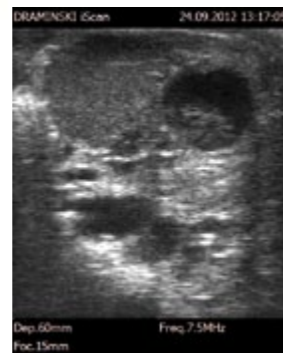

iScan

PERFECT IMAGING DIAGNOSIS

PORTABLE ULTRASOUND SCANNERS
FOR FIELD WORK

NEW

iScan

Ideal for field work

Accuracy and reliability in diagnosis of cows and mares

- perfect image
- Cine loop recordings
- very light and portable
- resistant to dust and water
- instant ready to work

Standard equipment

- scanner with integrated linear rectal probe
- 1 external battery
- charger
- USB cable
- carrying straps
- transport case
- PC transmission programme
- operation manual

Optional equipment

- gel for ultrasound scanning (250 ml)
- shade cover for screen
- gel stand off for probe
- additional battery

TECHNICAL SPECIFICATION

Weight	scanner – 1720 g battery – 280 g
Dimensions	17 cm x 17 cm x 6.5 cm
Electronic probe: linear	7.5 MHz (frequency range 4-9 MHz), 96 crystals
Scanning range	to 4, 5, 6, 7, 8, 10, 12 cm
Screen	vertical, LED LCD 5"
Display modes	B, B+B
Power supply	external battery
working time	5 hours
charging time	2 hours 30 minutes
Memory	200 pictures, 50 Cine loop sequences
Cine-Loop	up to 256 frames (20 sec.)
PC transmission	via USB
Additional options in the menu:	image freeze measuring zoom 120, 140, 160 % gain, gamma

Cow – ovary